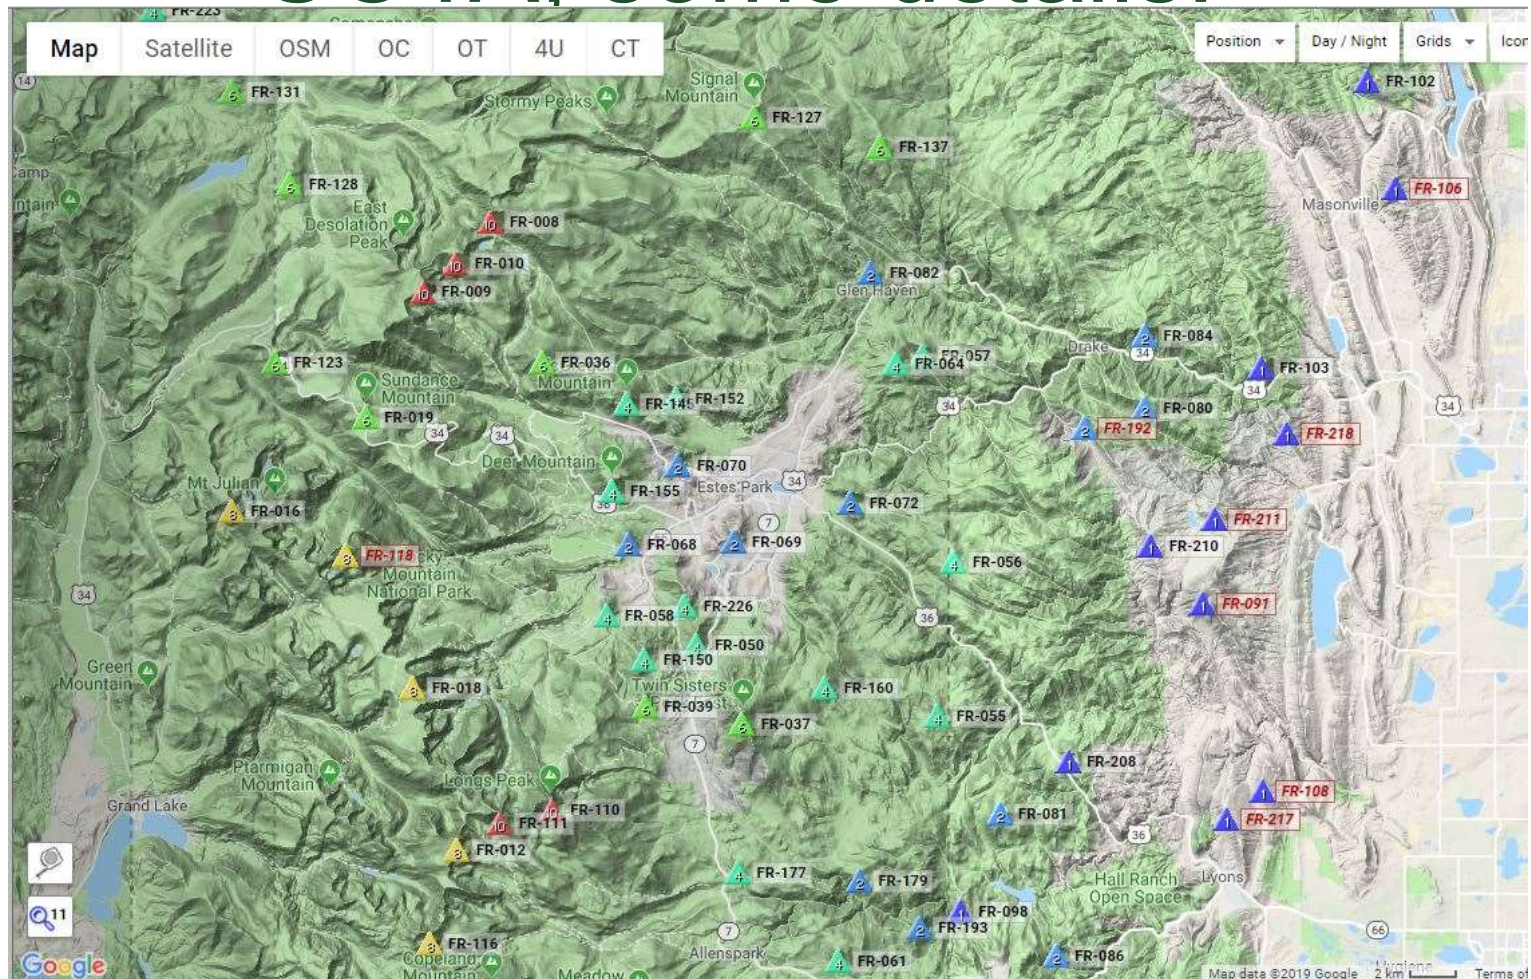

SOTA, some details:

SOTA, the points (activation):

Position	Activator Callsign	Summits	Points	Seasonal Bonus	Total Score	Avg. points per Expedition	View Log
1	KX0R	978	4028	501	4529	4.63	View
2	K5RHD	232	1799	192	1991	8.58	View
3	W0CCA	214	1643	75	1718	8.03	View
4	WG0AT	331	1377	330	1707	5.16	View
5	NOTA	333	1499	189	1688	5.07	View
6	K0MOS	249	1353	186	1539	6.18	View
7	K0JQZ	280	1298	213	1511	5.40	View
8	K7PX	253	1199	309	1508	5.96	View
9	W0CP	215	1266	159	1425	6.63	View
10	WA6MM	191	1296	120	1416	7.41	View
11	KC0YQF	191	1010	156	1166	6.10	View
12	KD0YOB	264	1109	51	1160	4.39	View
13	KC5CW	200	1103	36	1139	5.70	View
14	K0NR	134	769	57	826	6.16	View
15	K0JJW	104	487	30	517	4.97	View
16	AD0KE	72	410	78	488	6.78	View
17	AEOAX	64	352	48	400	6.25	View
18	N0BCB	78	356	36	392	5.03	View
19	W0MNA	74	391	0	391	5.28	View
20	W0ERI	71	385	0	385	5.42	View
21	N6LHB	48	268	57	325	6.77	View
22	KD0PNK	43	219	60	279	6.49	View
23	N0MTN	50	224	27	251	5.02	View
24	K0BH	30	198	0	198	6.60	View
25	K6VHZ	19	168	15	183	9.63	View
26	K0ZV	25	143	24	167	6.68	View
27	K0FTC	37	152	3	155	4.19	View
28	W4XEN	27	110	18	128	4.74	View
29	K1GJ	26	91	15	106	4.08	View
30	N0YDW	13	87	3	90	6.92	View
31	KD2FPF	10	80	0	80	8.00	View
32	KA0BV	11	66	12	78	7.09	View
33	N0YE	15	62	3	65	4.33	View
34	W0ASB	12	60	3	63	5.25	View
35	KE0HNW	16	59	0	59	3.69	View
36	A1BZ	11	58	0	58	5.27	View
37	AD0KI	10	53	3	56	5.60	View
38	N0EJU	7	36	15	51	7.29	View
39	W0ECE	8	49	0	49	6.13	View
40	AG5CQ	12	46	0	46	3.83	View
41	KE0BTX	6	42	0	42	7.00	View
42	NK0E	8	40	0	40	5.00	View
43	K0FPX	7	30	9	39	5.57	View
44	N0TMD	6	30	9	39	6.50	View
45	KD0BIK	9	37	0	37	4.11	View
46	AF5KA	5	34	0	34	6.80	View
47	K6BFL	5	24	9	33	6.60	View
48	K90BX	7	32	0	32	4.57	View
49	K00RJ	6	26	6	32	5.33	View
50	KD0BLW	6	29	0	29	4.83	View
51	KF6LHX	5	28	0	28	5.60	View
52	KM4PEH	3	28	0	28	9.33	View
53	WSAP	4	26	0	26	6.50	View
54	K10KN	6	22	3	25	4.17	View
55	KD0RPH	3	24	0	24	8.00	View
56	W0STU	3	24	0	24	8.00	View
57	KE0LJF	4	20	3	23	5.75	View
58	K0WAP	4	18	3	21	5.25	View
59	W0SYD	4	18	3	21	5.25	View
60	----	----	----	----	----	----	View

Filter : W0C - USA - Colorado ▾ -All Dates- ▾ -All Bands- ▾ -All Modes- ▾ Show!

Position	Activator Callsign	Summits	Points	Seasonal Bonus	Total Score	Avg. points per Expedition	View Log
1	KX0R	978	4028	501	4529	4.63	View
2	K5RHD	232	1799	192	1991	8.58	View
3	W0CCA	214	1643	75	1718	8.03	View
4	WG0AT	331	1377	330	1707	5.16	View
5	NOTA	333	1499	189	1688	5.07	View
6	K0MOS	249	1353	186	1539	6.18	View
7	K0JQZ	280	1298	213	1511	5.40	View
8	K7PX	253	1199	309	1508	5.96	View
9	W0CP	215	1266	159	1425	6.63	View
10	WA6MM	191	1296	120	1416	7.41	View
11	KC0YQF	191	1010	156	1166	6.10	View
12	KD0YOB	264	1109	51	1160	4.39	View
13	KC5CW	200	1103	36	1139	5.70	View
14	K0NR	134	769	57	826	6.16	View
15	K0JJW	104	487	30	517	4.97	View
16	AD0KE	72	410	78	488	6.78	View