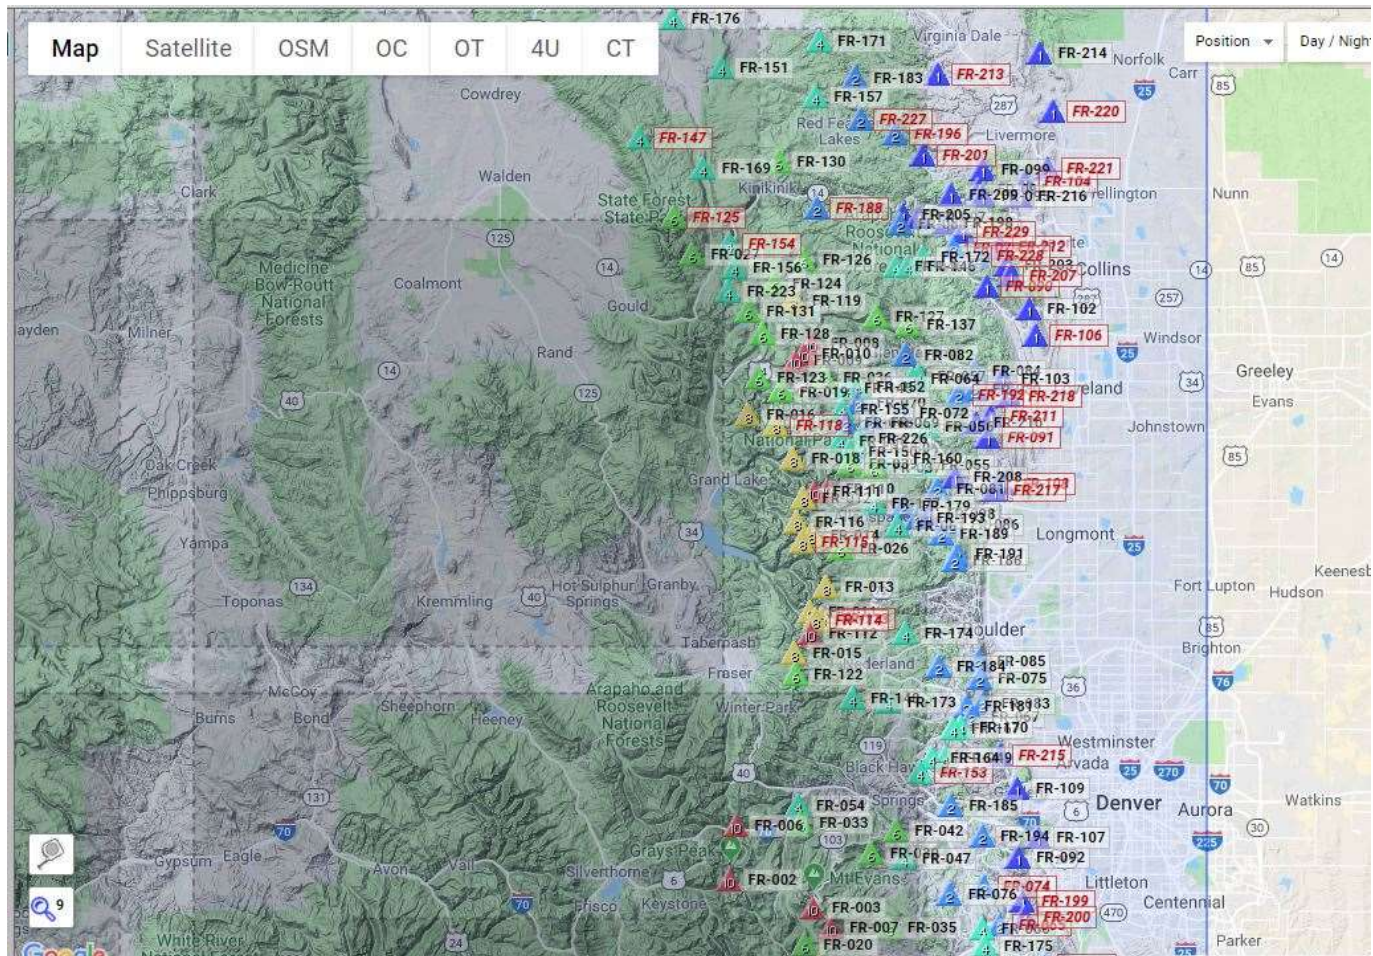

SOTA, some details: